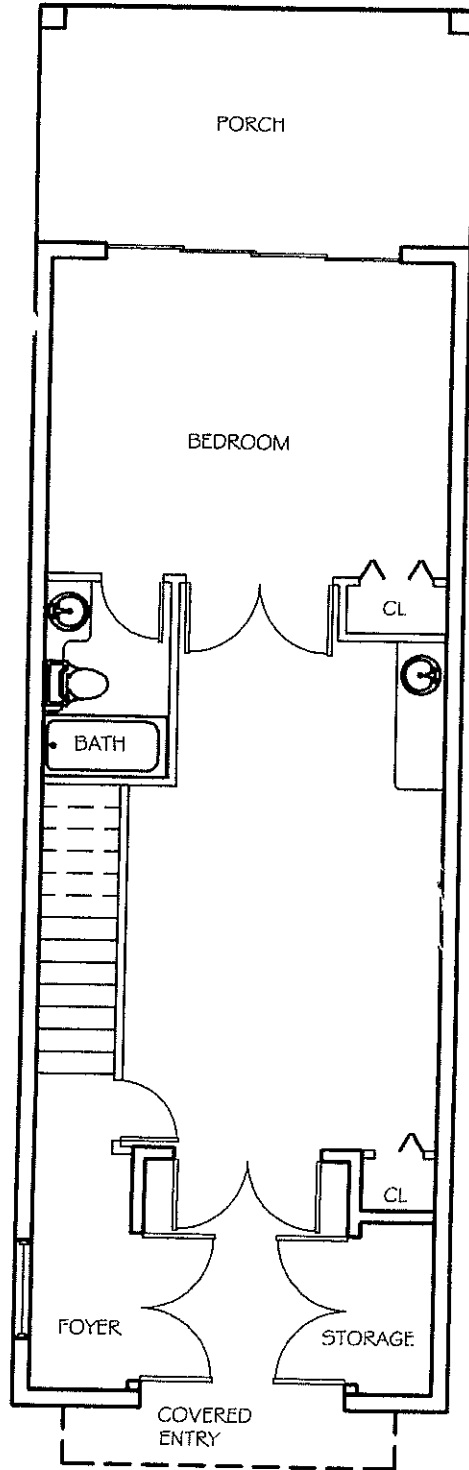

Nautilus Model

Building 600

TYPICAL GROUND LEVEL PLAN
1/8" = 1'-0"

KEY LARGO FLORIDA

MARINERS CLUB

KEY LARGO FLORIDA

MARINERS CLUB

TYPICAL MAIN LEVEL PLAN
1/8" = 1'-0"

KEY LARGO FLORIDA

MARINERS CLUB

TYPICAL UPPER LEVEL PLAN
 1/8" = 1'-0"