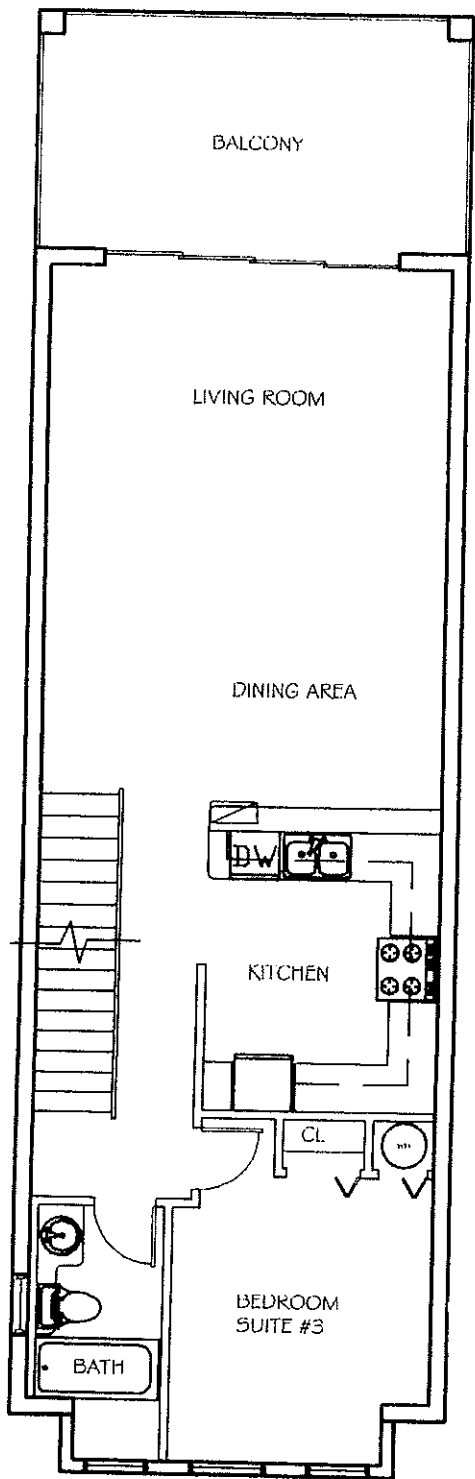

Nautilus Model

Building 600

TYPICAL GROUND LEVEL PLAN
1/8" = 1'-0"

KEY LARGO FLORIDA

MARINERS CLUB

KEY LARGO FLORIDA

MARINERS CLUB

TYPICAL MAIN LEVEL PLAN
1/8" = 1'-0"

KEY LARGO FLORIDA

MARINERS CLUB

TYPICAL UPPER LEVEL PLAN
 1/8" = 1'-0"