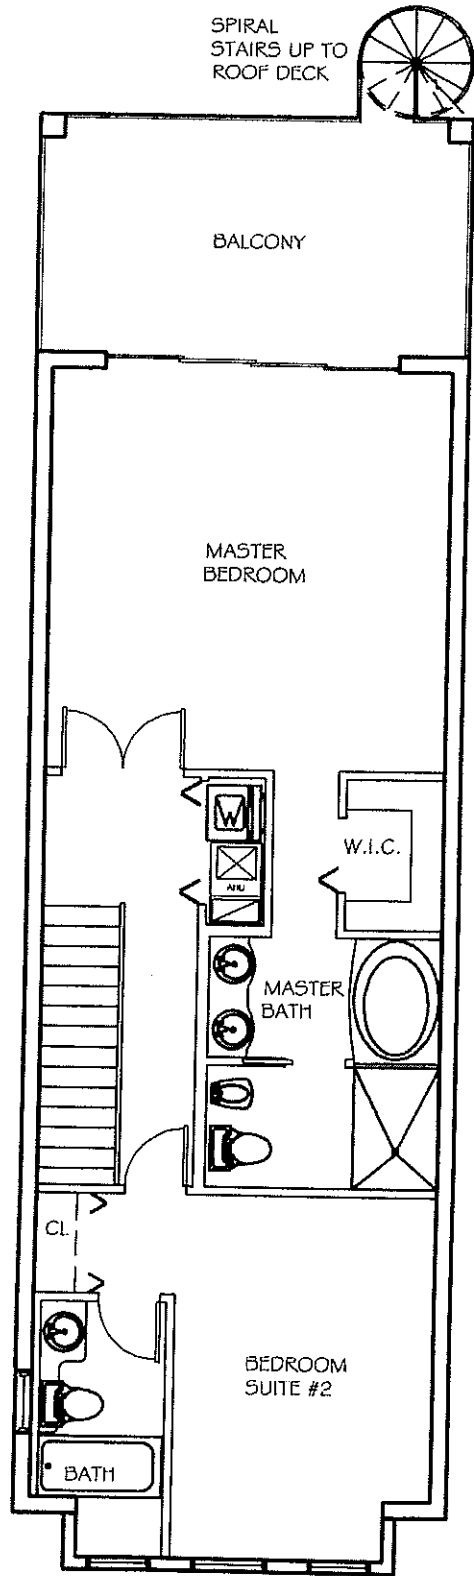

Nautilus Model

Building 600

TYPICAL GROUND LEVEL PLAN
1/8" = 1'-0"

KEY LARGO FLORIDA

MARINERS CLUB

KEY LARGO FLORIDA

MARINERS CLUB

TYPICAL MAIN LEVEL PLAN
1/8" = 1'-0"

KEY LARGO FLORIDA

MARINERS CLUB

TYPICAL UPPER LEVEL PLAN
 1/8" = 1'-0"